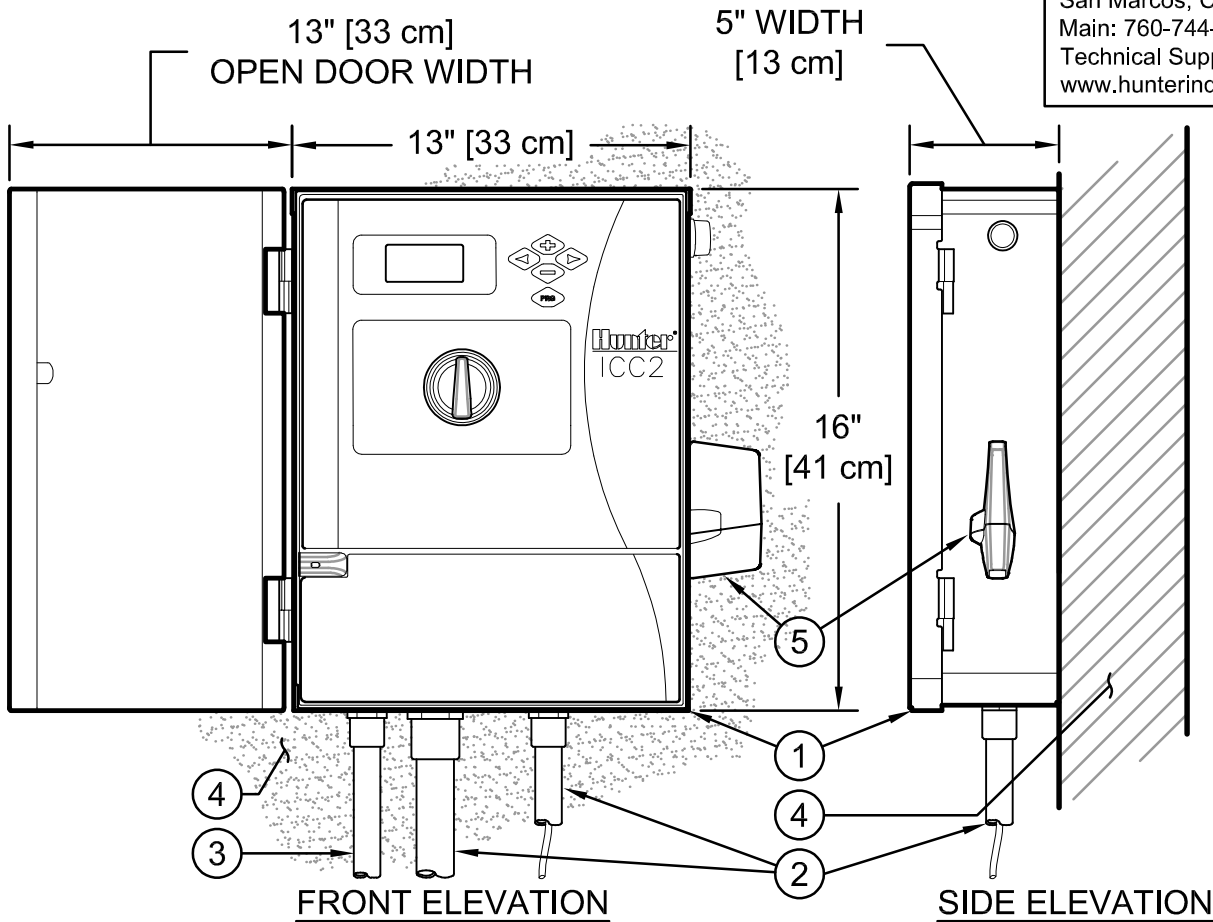

HUNTER INDUSTRIES
1940 Diamond Street
San Marcos, CA 92078
Main: 760-744-5240
Technical Support: 760-591-7383
www.hunterindustries.com

DETAIL LEGEND:

- ① IRRIGATION CONTROLLER (I2C-800-M) PER PLAN
- ② IRRIGATION CONTROL WIRE IN CONDUIT - SIZE AND TYPE PER LOCAL CODES
- ③ ELECTRICAL SUPPLY CONDUIT - CONNECT TO POWER SOURCE, J-BOX INSIDE CONTROLLER
- ④ ADJACENT SURFACE TO MOUNT CONTROLLER PER PLAN
- ⑤ WIFI OR LAN UNIT (HUNTER WIFIKIT OR LANKIT)

NOTES:

1. CONTROLLER ACCEPTS 120 VOLTS A.C. OR 230 VOLTS A.C. (INTERNATIONAL MODEL).
2. MOUNT CONTROLLER LCD SCREEN AT EYE LEVEL, CONTROLLER SHALL BE HARD-WIRED TO GROUNDED 110 VAC POWER SOURCE.
3. REFER TO THE HUNTER HCC INSTALLATION GUIDE FOR FURTHER INSTRUCTIONS.

**IRRIGATION CONTROLLER - GRAY METAL ENCLOSURE,
WALL MOUNT (I2C-800-M)**