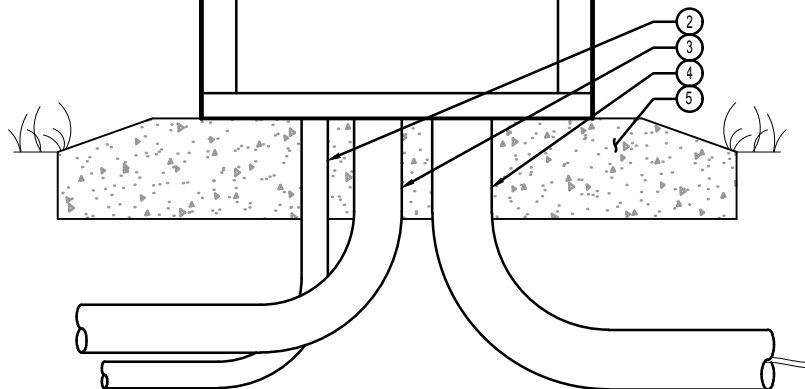

16" (40.7 CM) OPEN DOOR WIDTH

LEGEND:

- ① IRRIGATION CONTROLLER (ACC2-PED-SS) PER PLAN
- ② ELECTRICAL SUPPLY CONDUIT
CONNECT TO POWER SOURCE, J-BOX INSIDE
CONTROLLER
- ③ GROUND WIRE CONDUIT
GROUND PER ASIC GUIDELINES
- ④ IRRIGATION CONTROL WIRE IN CONDUIT
SIZE AND TYPE PER LOCAL CODES
- ⑤ PEDESTAL BASE PER PLAN
INSURE POSITIVE DRAINAGE AWAY FROM PEDESTAL

NOTE
CONTROLLER SHALL BE HARD-WIRED TO GROUNDED
110 VAC POWER SOURCE

IRRIGATION CONTROLLER (ACC2-PED-SS)

Hunter C.ACC2.05

NOT TO SCALE