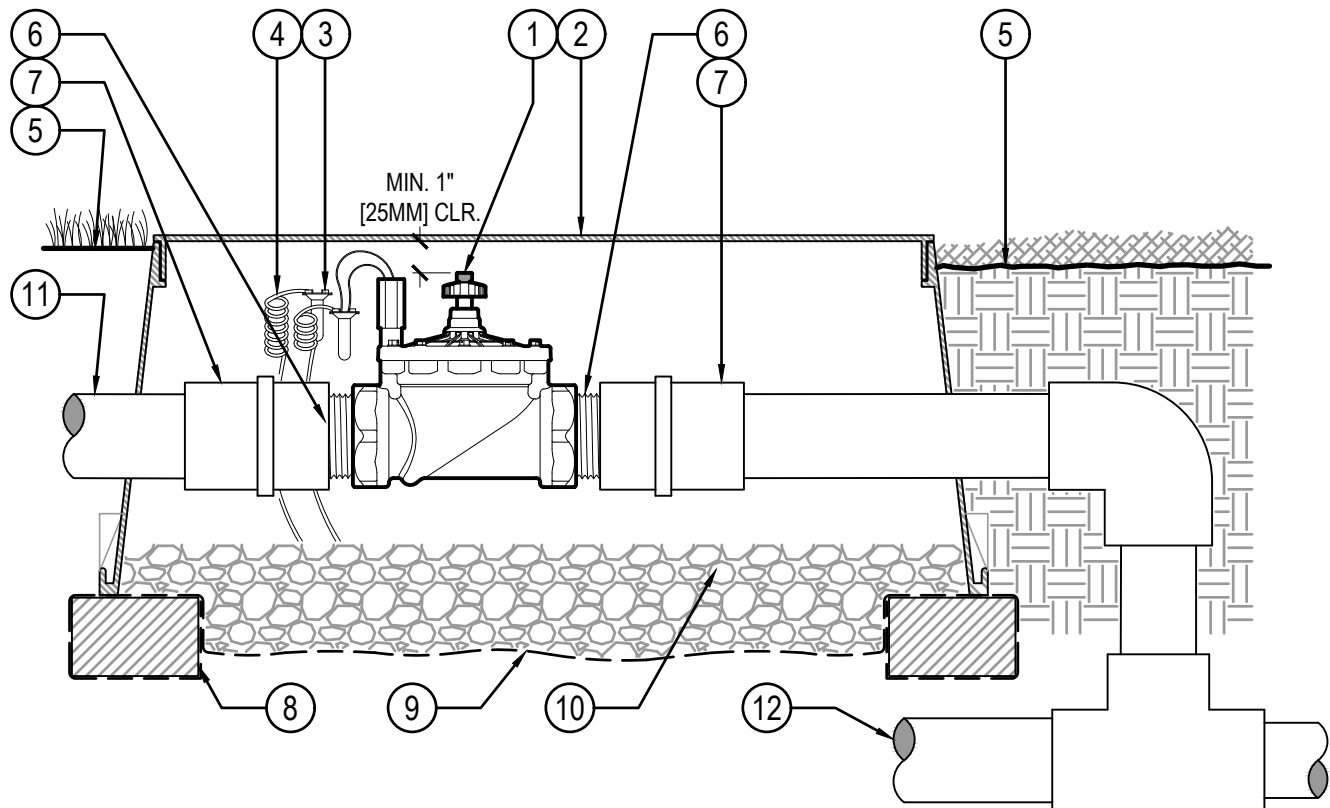

## LEGEND

- |   |  |
|---|--|
| ① HUNTER REMOTE CONTROL VALVE (IBV) WITH FLOW CONTROL           | ⑦ PVC SLIP X FPT ADAPTOR                           |
| ② IRRIGATION VALVE BOX: HEAT STAMP LID WITH 'RCV' IN 2" LETTERS | ⑧ BRICK SUPPORTS (4)                               |
| ③ WATERPROOF CONNECTORS (2)                                     | ⑨ FILTER FABRIC - WRAP TWICE AROUND BRICK SUPPORTS |
| ④ 18"-24" COILED WIRE TO CONTROLLER                             | ⑩ 3/4" WASHED GRAVEL - 4" MIN. DEPTH               |
| ⑤ FINISH GRADE AT ADJACENT SURFACE (TURF OR MULCH)              | ⑪ IRRIGATION LATERAL                               |
| ⑥ SCH. 80 CLOSE NIPPLE, SIZE PER RCV                            | ⑫ MAINLINE AND FITTINGS                            |

## IN-LINE VALVE (IBV-301)

Hunter® V.IBV.13

NO SCALE