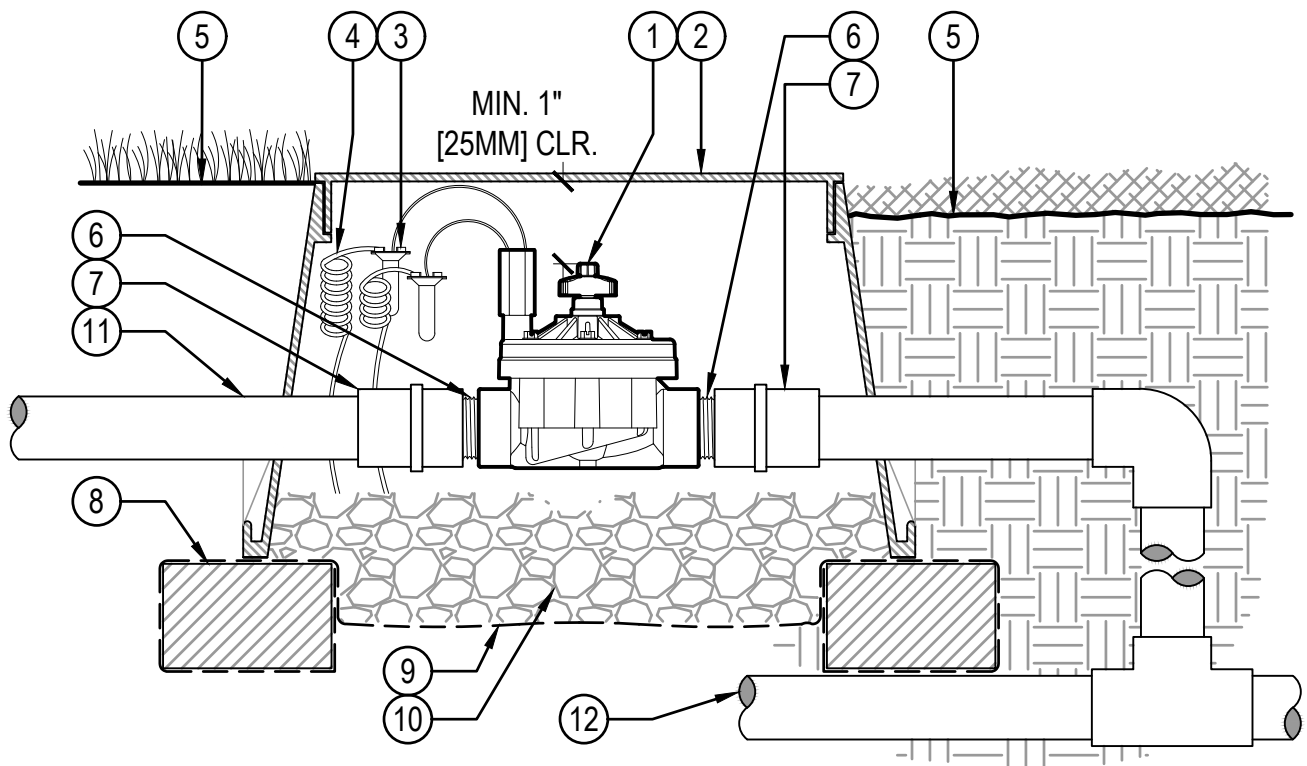

LEGEND

- | | |
|---|--|
| ① HUNTER REMOTE CONTROL VALVE (ICV) WITH FLOW CONTROL | ⑦ PVC SLIP X FPT ADAPTOR |
| ② IRRIGATION VALVE BOX: HEAT STAMP LID WITH 'RCV' IN 2" LETTERS | ⑧ BRICK SUPPORTS (4) |
| ③ WATERPROOF CONNECTORS (2) | ⑨ FILTER FABRIC - WRAP TWICE AROUND BRICK SUPPORTS |
| ④ 18"-24" COILED WIRE TO CONTROLLER | ⑩ 3/4" WASHED GRAVEL - 4" MIN. DEPTH |
| ⑤ FINISH GRADE AT ADJACENT SURFACE (TURF OR MULCH) | ⑪ IRRIGATION LATERAL |
| ⑥ SCH. 80 CLOSE NIPPLE, SIZE PER RCV | ⑫ MAINLINE AND FITTINGS |

IN-LINE VALVE (ICV-151G)

Hunter® V.ICV.05

NO SCALE