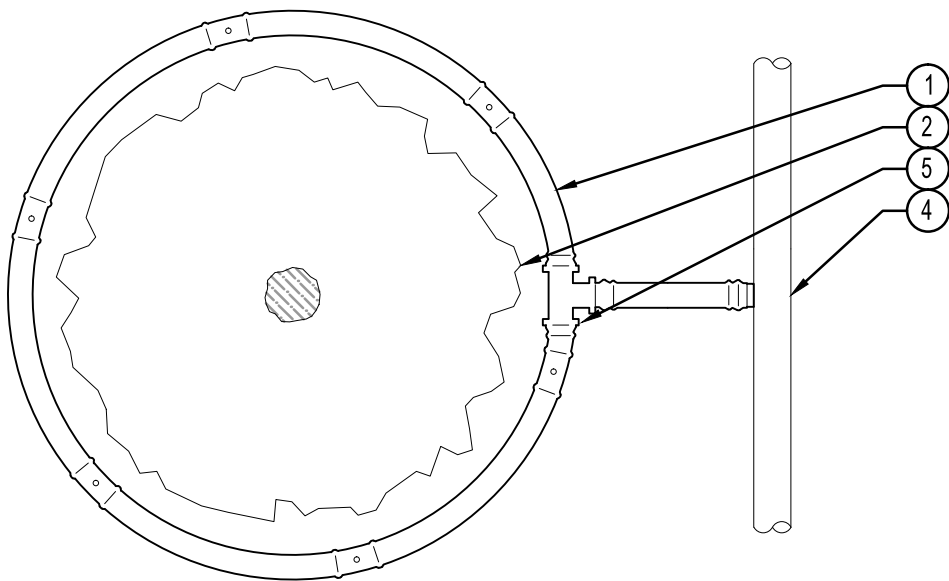

LEGEND:

- ① MINI LANDSCAPE DRIPLINE
- ② SHRUB
- ③ MLD END CAP
- ④ POLYETHYLENE PIPE AS PER PLAN
- ⑤ MLD TEE

MINI LANDSCAPE DRIPLINE - SHRUB RING

Hunter HM.MLD.03

NOT TO SCALE