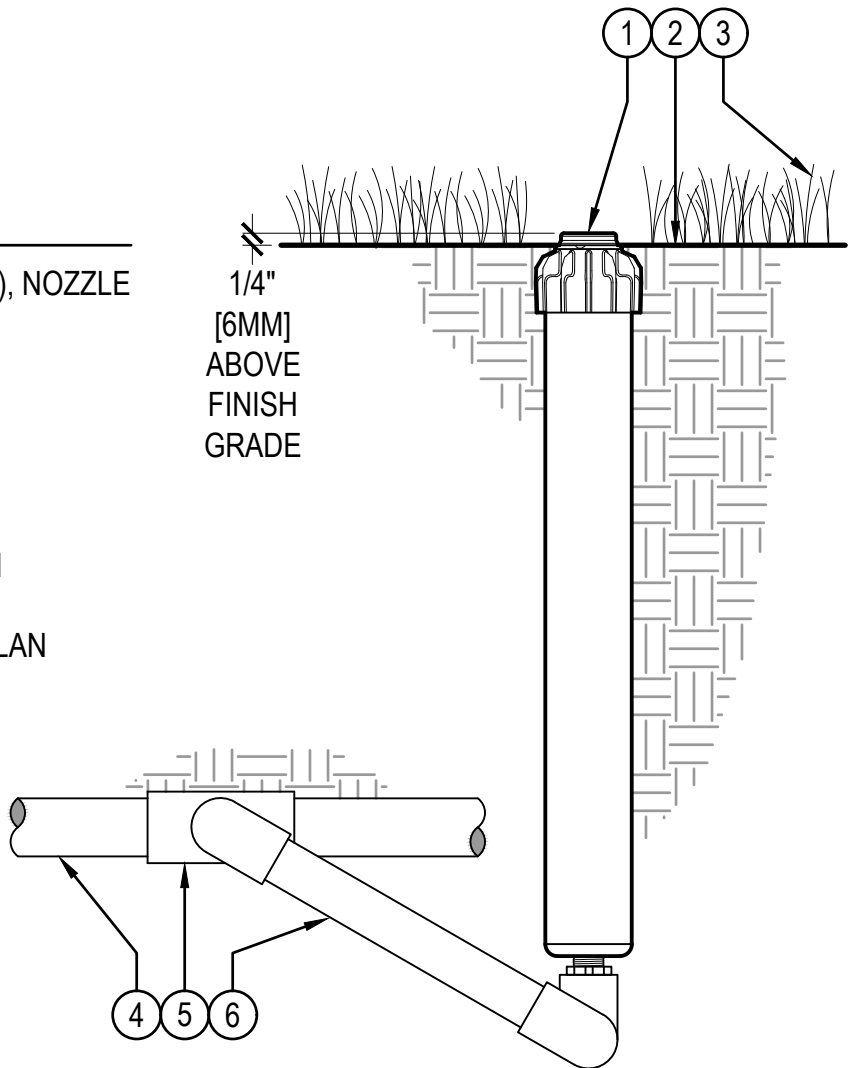

## LEGEND

- ① HUNTER ROTOR (PGJ-12), NOZZLE AND CAP PER PLAN
- ② FINISHED GRADE
- ③ ADJACENT LANDSCAPE
- ④ LATERAL PIPE PER PLAN
- ⑤ LATERAL FITTING PER PLAN
- ⑥ FIELD-BUILT SWING ARM

# POP-UP ROTOR (PGJ-12) WITH RIGID SWING ARM

**Hunter**® R.PGJ.14

NO SCALE