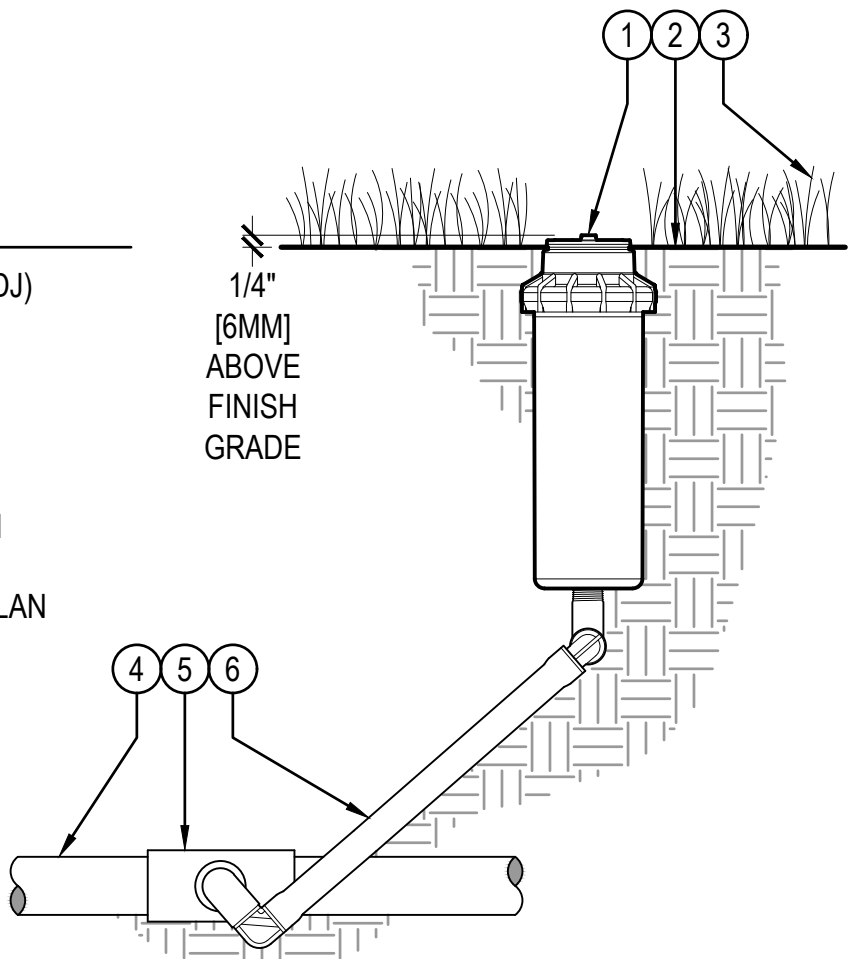

LEGEND

- ① HUNTER ROTOR (PGP-ADJ)
- ② FINISHED GRADE
- ③ ADJACENT LANDSCAPE
- ④ LATERAL PIPE PER PLAN
- ⑤ LATERAL FITTING PER PLAN
- ⑥ PREMANUFACTURED SWING ARM (HUNTER HSJ OR PER PLAN)

POP-UP ROTOR (PGP-ADJ) WITH SWING ARM (SJ)