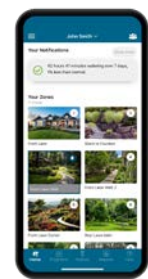

Hydrowise.com

Try Hydrowise today!
Visit hydrowise.com.